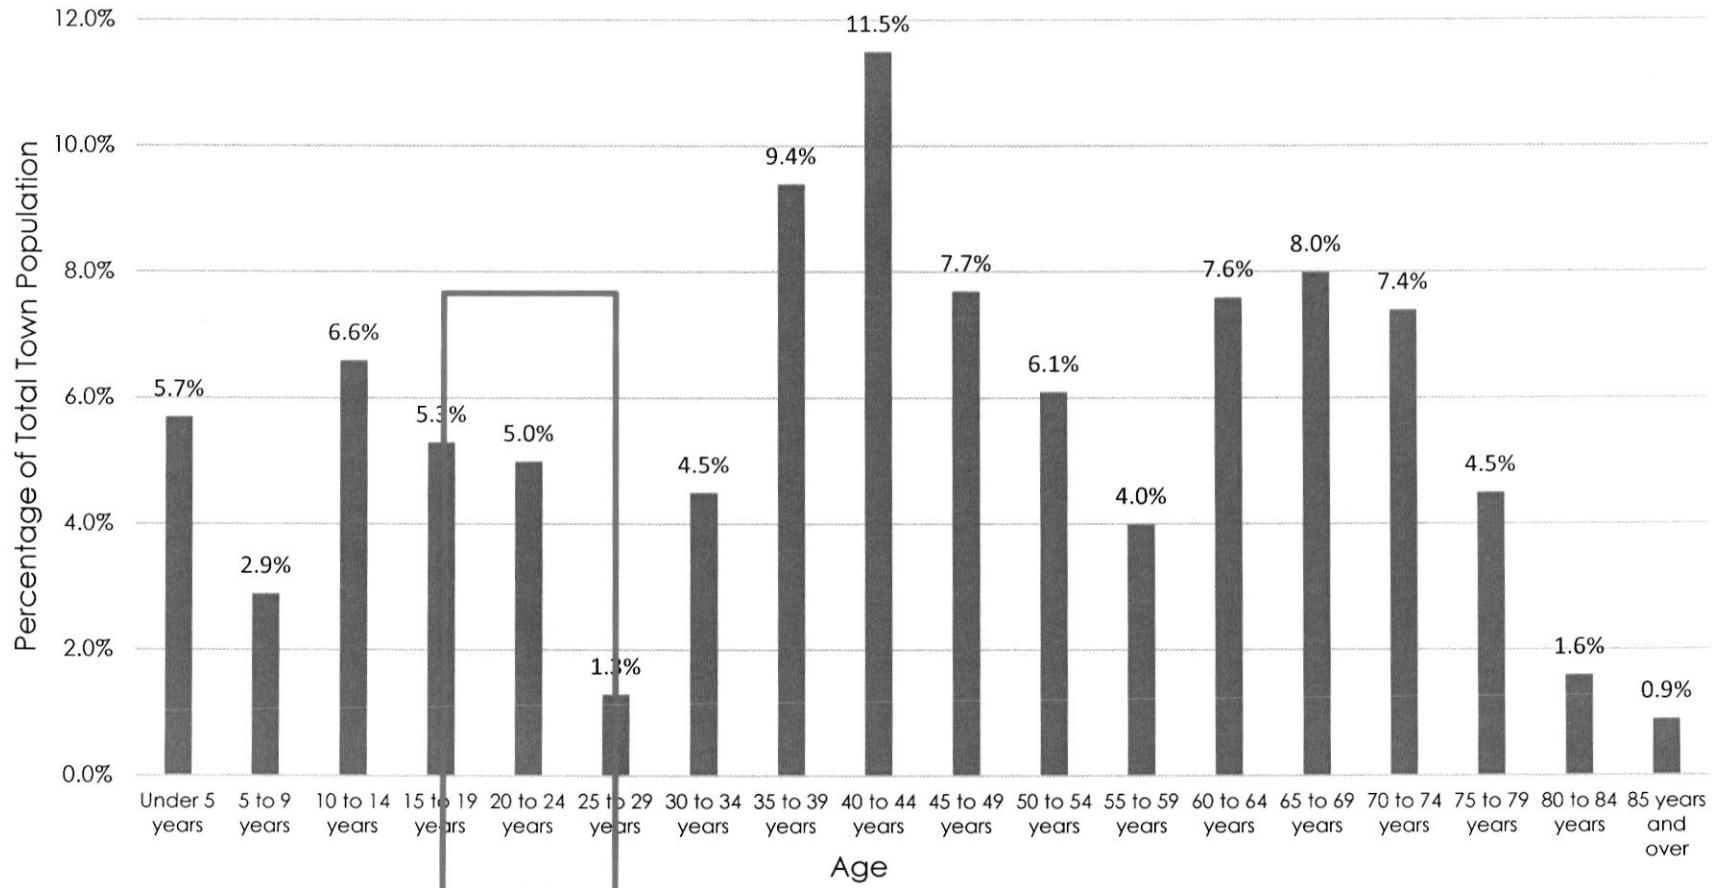

vision to reality

Town of Troy Survey

What is your age?

52 Responses

Population-2020 Census: 781

No person aged 18-25 responded.

Town of Troy Age Distribution

Source: 2020 American Commuter Survey (ACS) 5-year estimates, Accessed October 21, 2022.