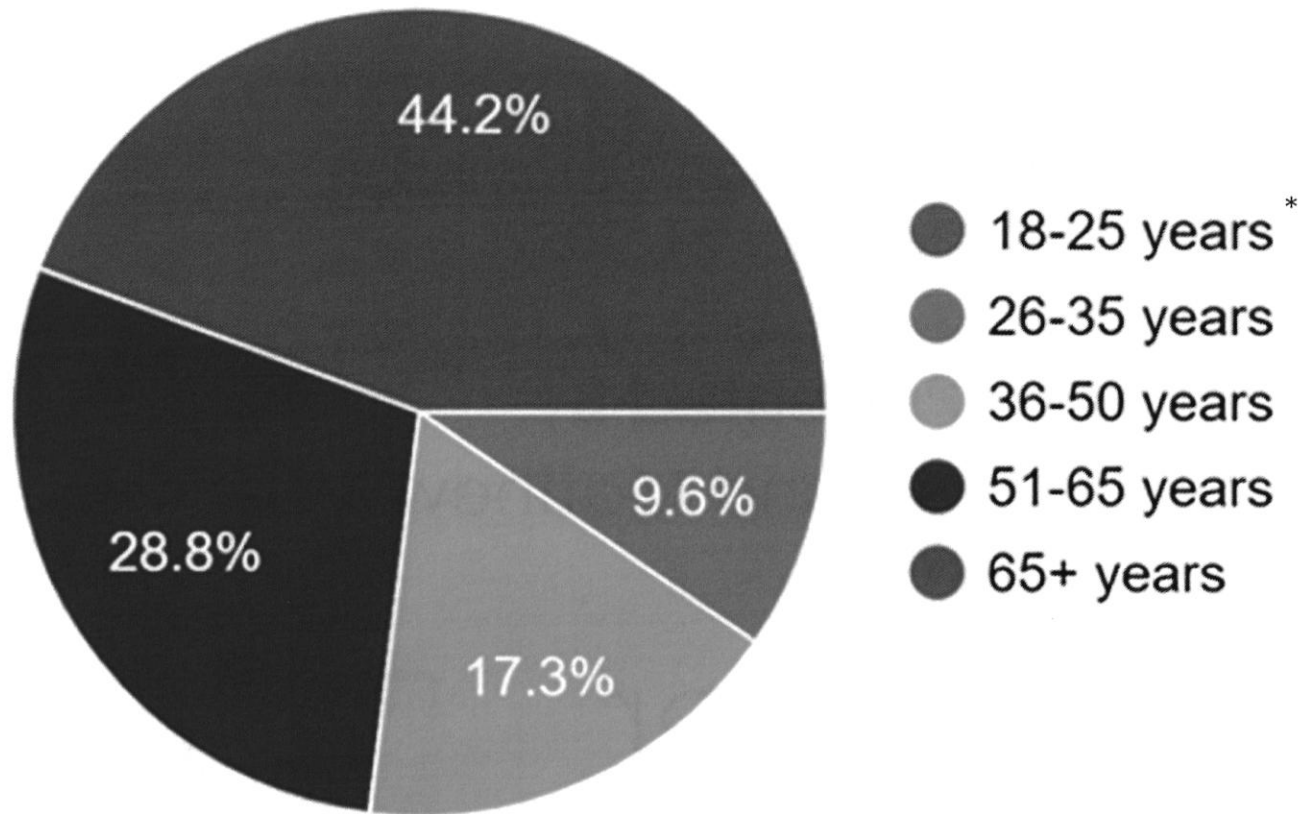

vision to reality

Town of Troy Survey

What is your age?

52 Responses

Population-2020 Census: 781

No person aged 18-25 responded.

Town of Troy Age Distribution

Source: 2020 American Commuter Survey (ACS) 5-year estimates, Accessed October 21, 2022.