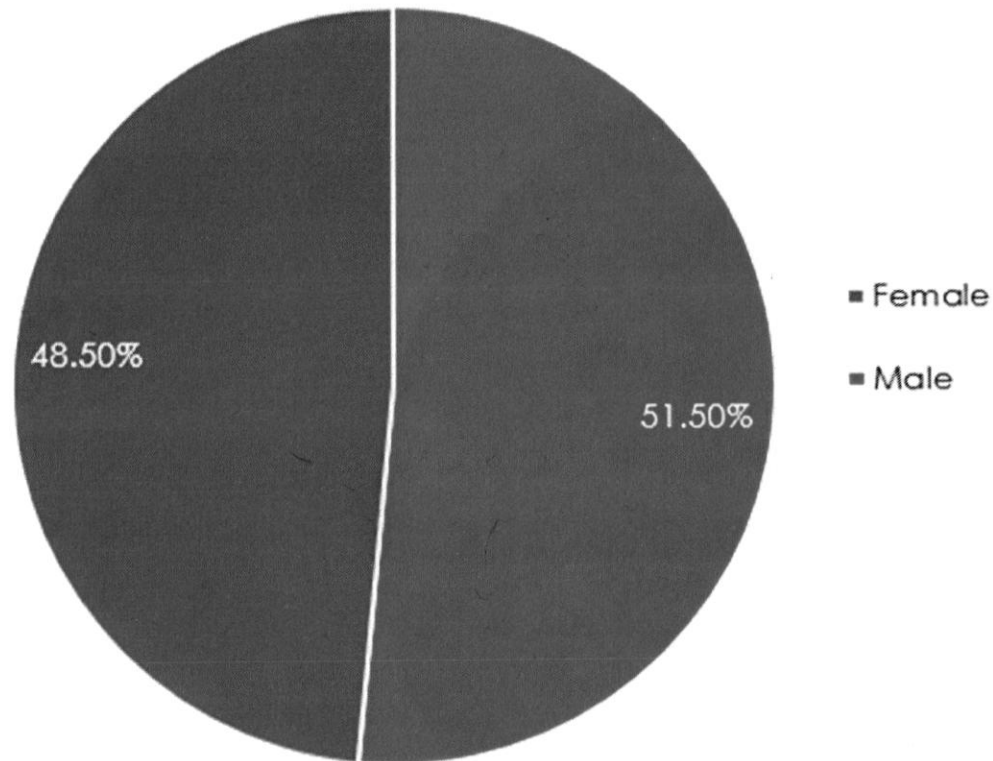

Town of Troy Gender Distribution

Source: 2020 American Commuter Survey (ACS) 5-year estimates, Accessed October 21, 2022.

<https://data.census.gov/cedsci/table?q=Troy%20town,%20Sauk%20County,%20Wisconsin%20Populations%20and%20People&tid=A%20CSST5Y2020.S0601>

Population 2020 ACS(Census) Estimate: 866