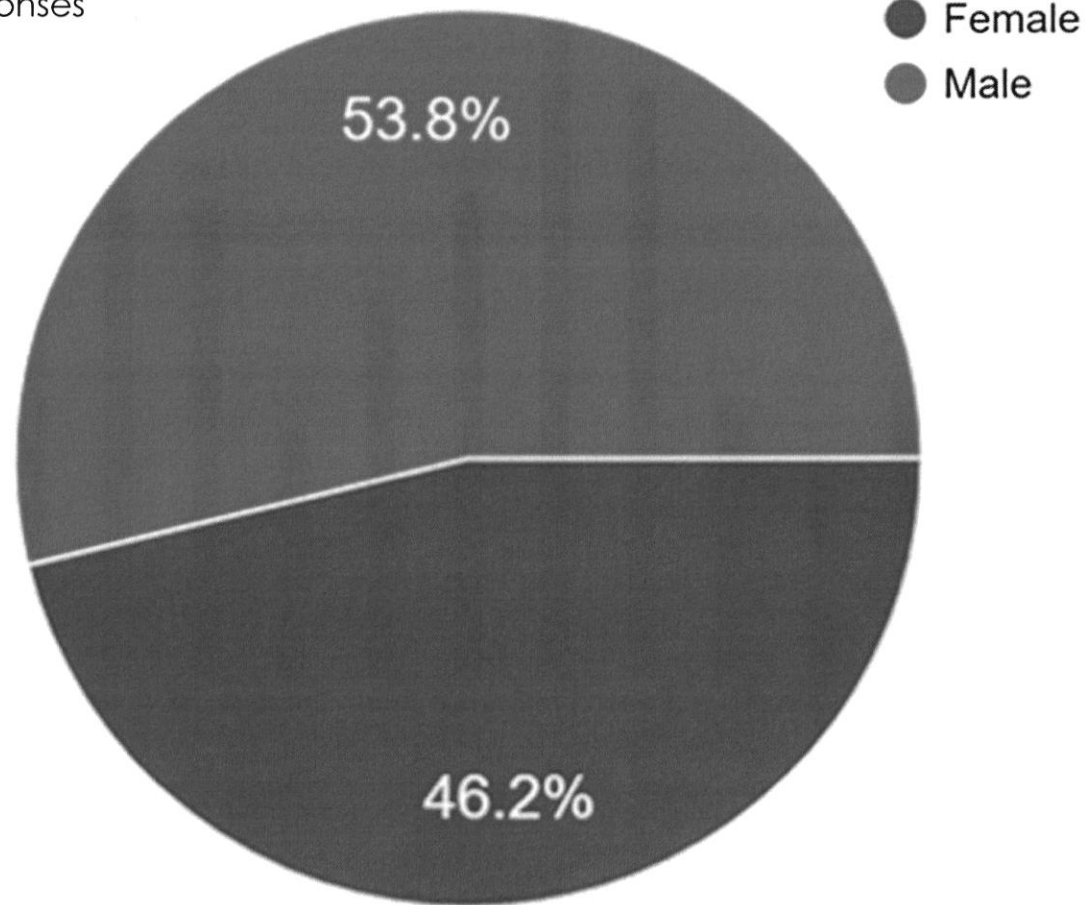

Town of Troy Survey

What is your gender?

52 Responses

Population-2020 Census: 781